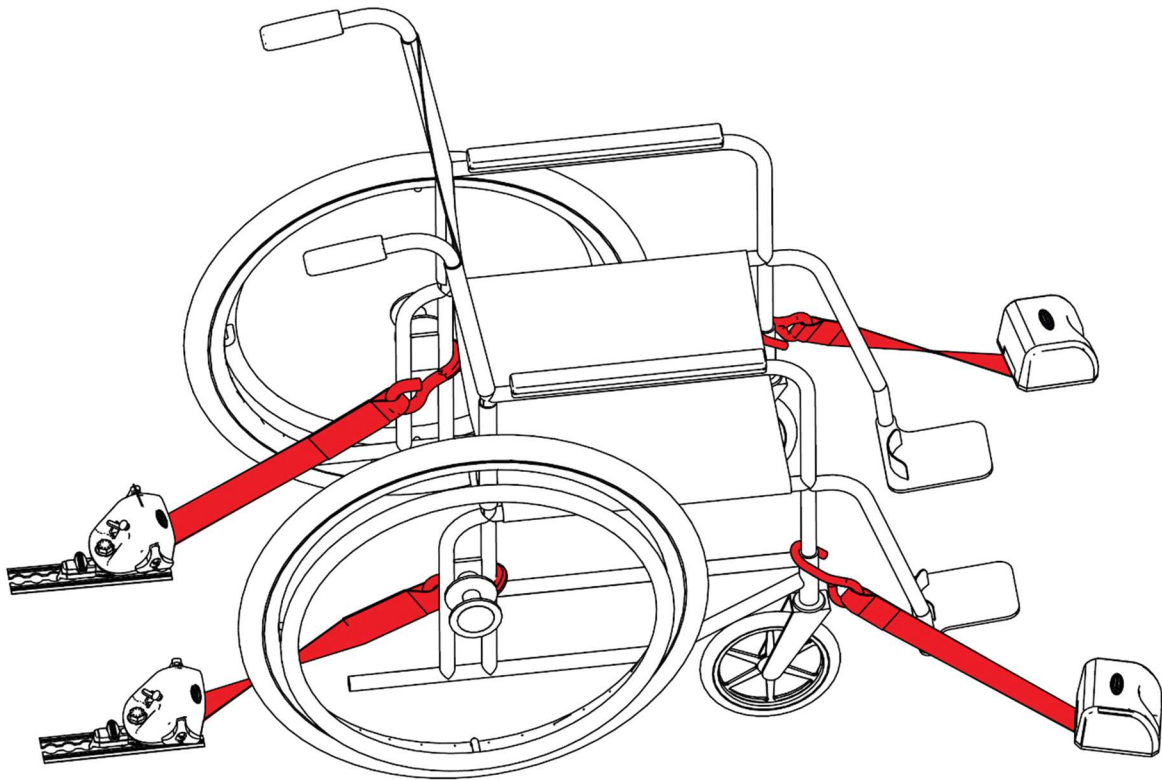

### WHEELCHAIR SECUREMENT INDIVIDUAL RETRACTORS & ELECTRICAL FRONT TIE-DOWNS

The QRT System is the original **self-locking** and **self-tensioning** retractable system of wheelchair tie-downs. System featuring QRT-MAX, QRT-DELUXE, QRT-350, QRT-550 QER-4000 all part of the industry standard

### Description

Single, fully automatic QRT Max retractor (knob less) mounted with A-Track fitting.